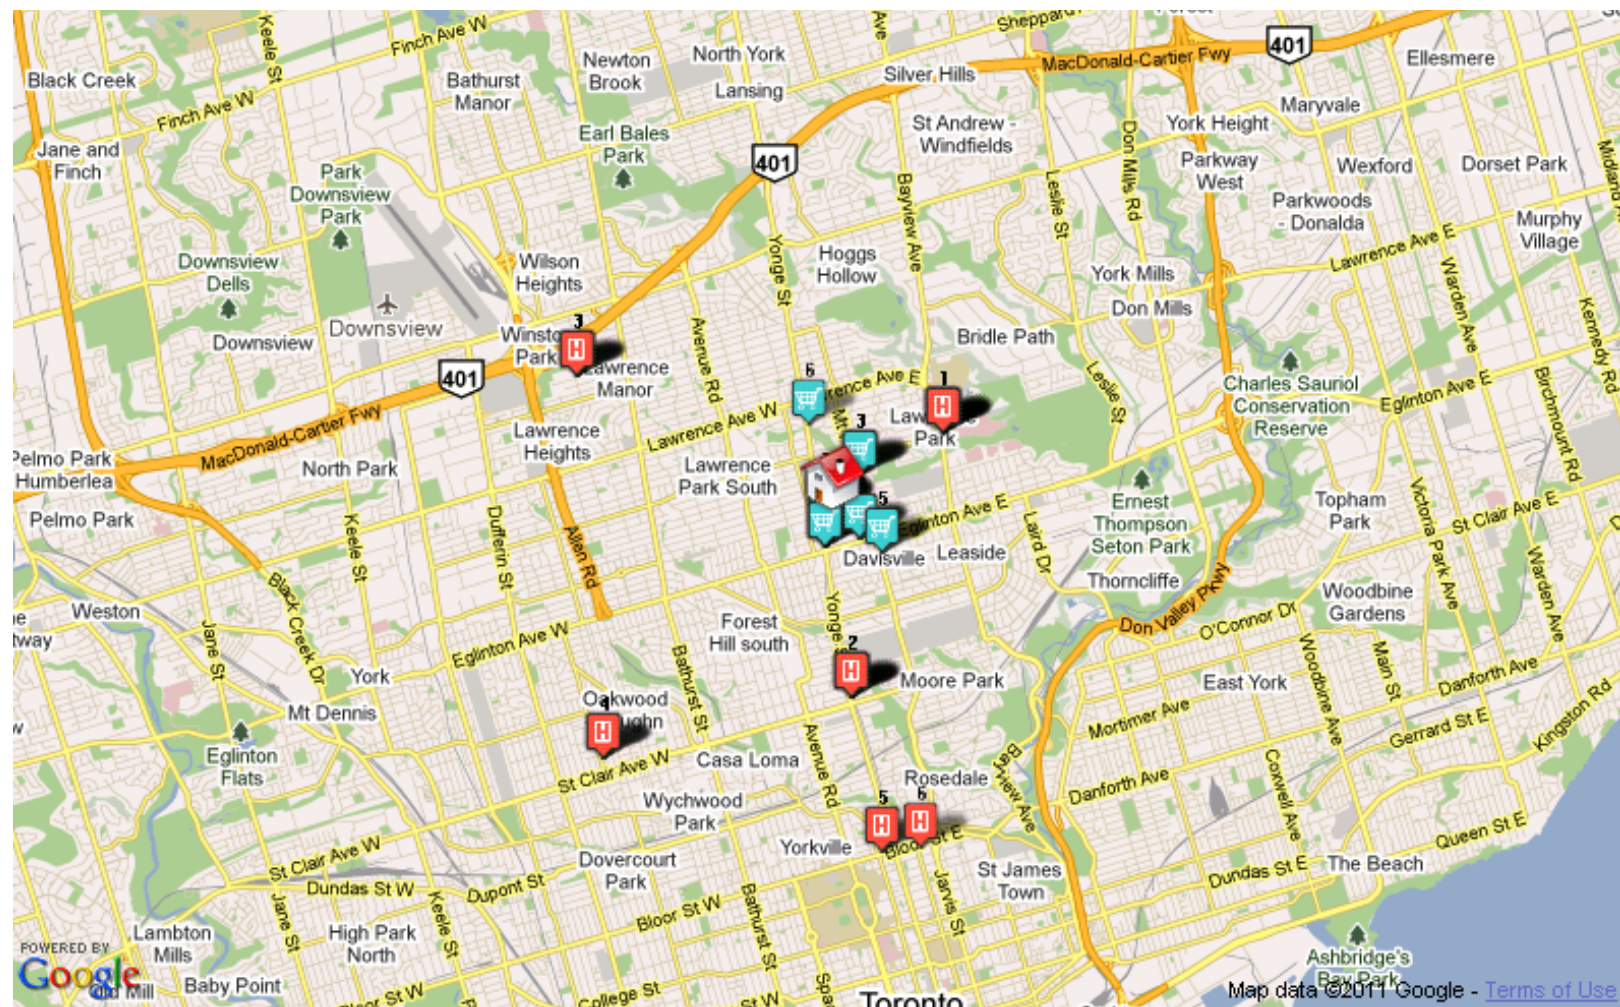

Copyright
(c) Copyright MMX, Neighbourhood Expert Data Systems Inc., all rights reserved. Neighbourhood Expert Report is a trademark of Neighbourhood Expert Data Systems Inc.

Schools Elementary

1. St. Clement's School
21 St Clements Ave, Toronto
Dist.: 0.09 km
2. St. Clement's Early Learning School
70 St Clements Ave, Toronto
Dist.: 0.16 km
3. John Fisher Junior Public School
40 Erskine Ave, Toronto
Dist.: 0.18 km
4. St Monica Separate School
14 Broadway Ave, Toronto
Rating: 8.00 - Dist.: 0.29 km
5. Kohai Educational Centre
41 Roehampton Ave, Toronto
Dist.: 0.47 km
6. Eglinton Junior Public School
223 Eglinton Ave E, Toronto
Rating: 7.00 - Dist.: 0.85 km

What is in your neighbourhood?

Schools	Medical
Groceries	Banks
Shopping	Tennis
Dry Cleaners	Child Care
Veterinarians	Ice Rinks

And more.....

Grocery Stores

1. Erskine Food Market
10 Erskine Ave, Toronto
Dist.: 0.13 km
2. Metro
2300 Yonge St, Toronto
Dist.: 0.56 km
3. Sherwood Market
1054 Mount Pleasant Rd, Toronto
Dist.: 0.67 km
4. Hasty Market
133 Redpath Ave, Toronto
Dist.: 0.70 km
5. Sobeys
710 Mount Pleasant Rd, Toronto
Dist.: 1.05 km
6. Food Plus Market
2914 Yonge St, Toronto
Dist.: 1.11 km

What is in your neighbourhood?

Schools	Medical
Groceries	Banks
Shopping	Tennis
Dry Cleaners	Child Care
Veterinarians	Ice Rinks

And more.....

Medical Clinics

1. Fairlawn Medical Centre
2401 Yonge St, Toronto
Dist.: 0.25 km
2. The Acne Clinic Toronto
2401 Yonge St, Toronto
Dist.: 0.25 km
3. The Anne Johnston Health Station
2398 Yonge St, Toronto
Dist.: 0.28 km
4. Newlife Centre
2345 Yonge St, Toronto
Dist.: 0.40 km
5. Roehampton Medical Clinic
89 Roehampton Ave, Toronto
Dist.: 0.50 km
6. Coulter Clinic For Massage Therapy
2300 Yonge St, Toronto
Dist.: 0.56 km