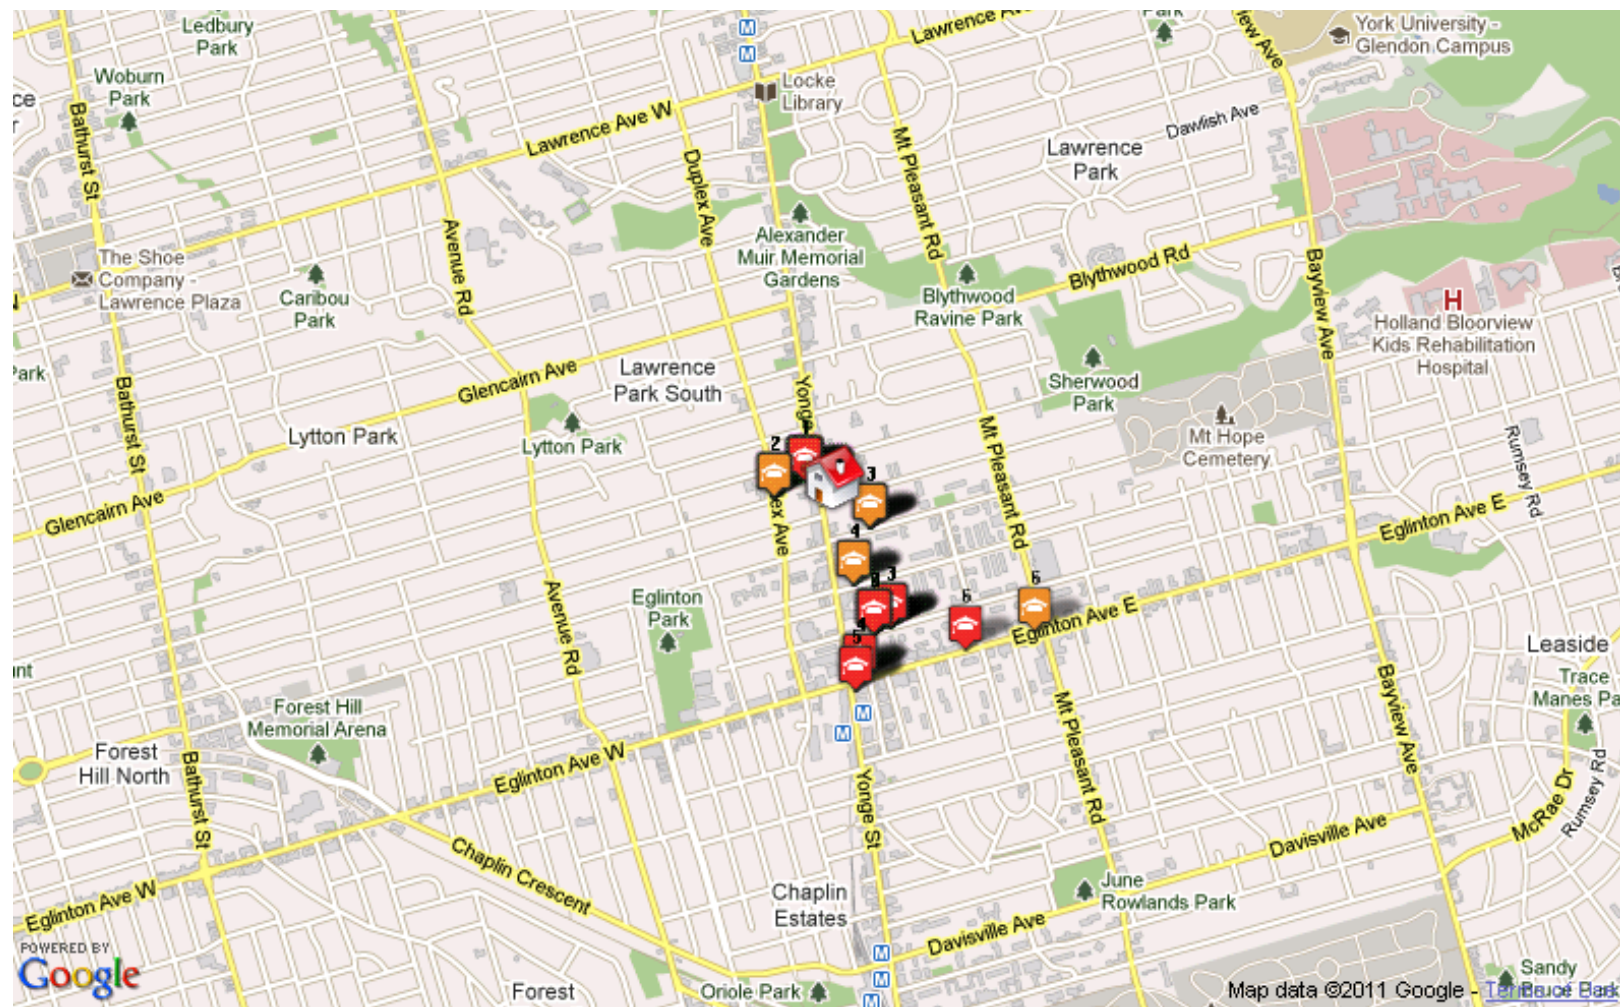

Schools Elementary

1. St. Clement's School
  21 St Clements Ave, Toronto
  Dist.: 0.09 km
2. St. Clement's Early Learning School
  70 St Clements Ave, Toronto
  Dist.: 0.16 km
3. John Fisher Junior Public School
  40 Erskine Ave, Toronto
  Dist.: 0.18 km
4. St Monica Separate School
  14 Broadway Ave, Toronto
  Rating: 8.00 - Dist.: 0.29 km
5. Kohai Educational Centre
  41 Roehampton Ave, Toronto
  Dist.: 0.47 km
6. Eglinton Junior Public School
  223 Eglinton Ave E, Toronto
  Rating: 7.00 - Dist.: 0.85 km

Schools Secondary

1. St. Clement's School
  21 St Clements Ave, Toronto
  Dist.: 0.09 km
2. Kohai Educational Centre
  41 Roehampton Ave, Toronto
  Dist.: 0.47 km
3. North Toronto Collegiate Institute
  70 Roehampton Ave, Toronto
  Rating: 9.00 - Dist.: 0.48 km
4. ACEit Secondary School
  20 Eglinton Ave E Suite 290, Toronto
  Dist.: 0.61 km
5. Birmingham International College of Canada
  2221 Yonge St Suite 203, Toronto
  Dist.: 0.64 km
6. Freemont Academy
  160 Eglinton Ave E Ste 600, Toronto
  Dist.: 0.70 km

What is in your neighbourhood?

Schools	Medical
Groceries	Banks
Shopping	Tennis
Dry Cleaners	Child Care
Veterinarians	Ice Rinks

And more.....