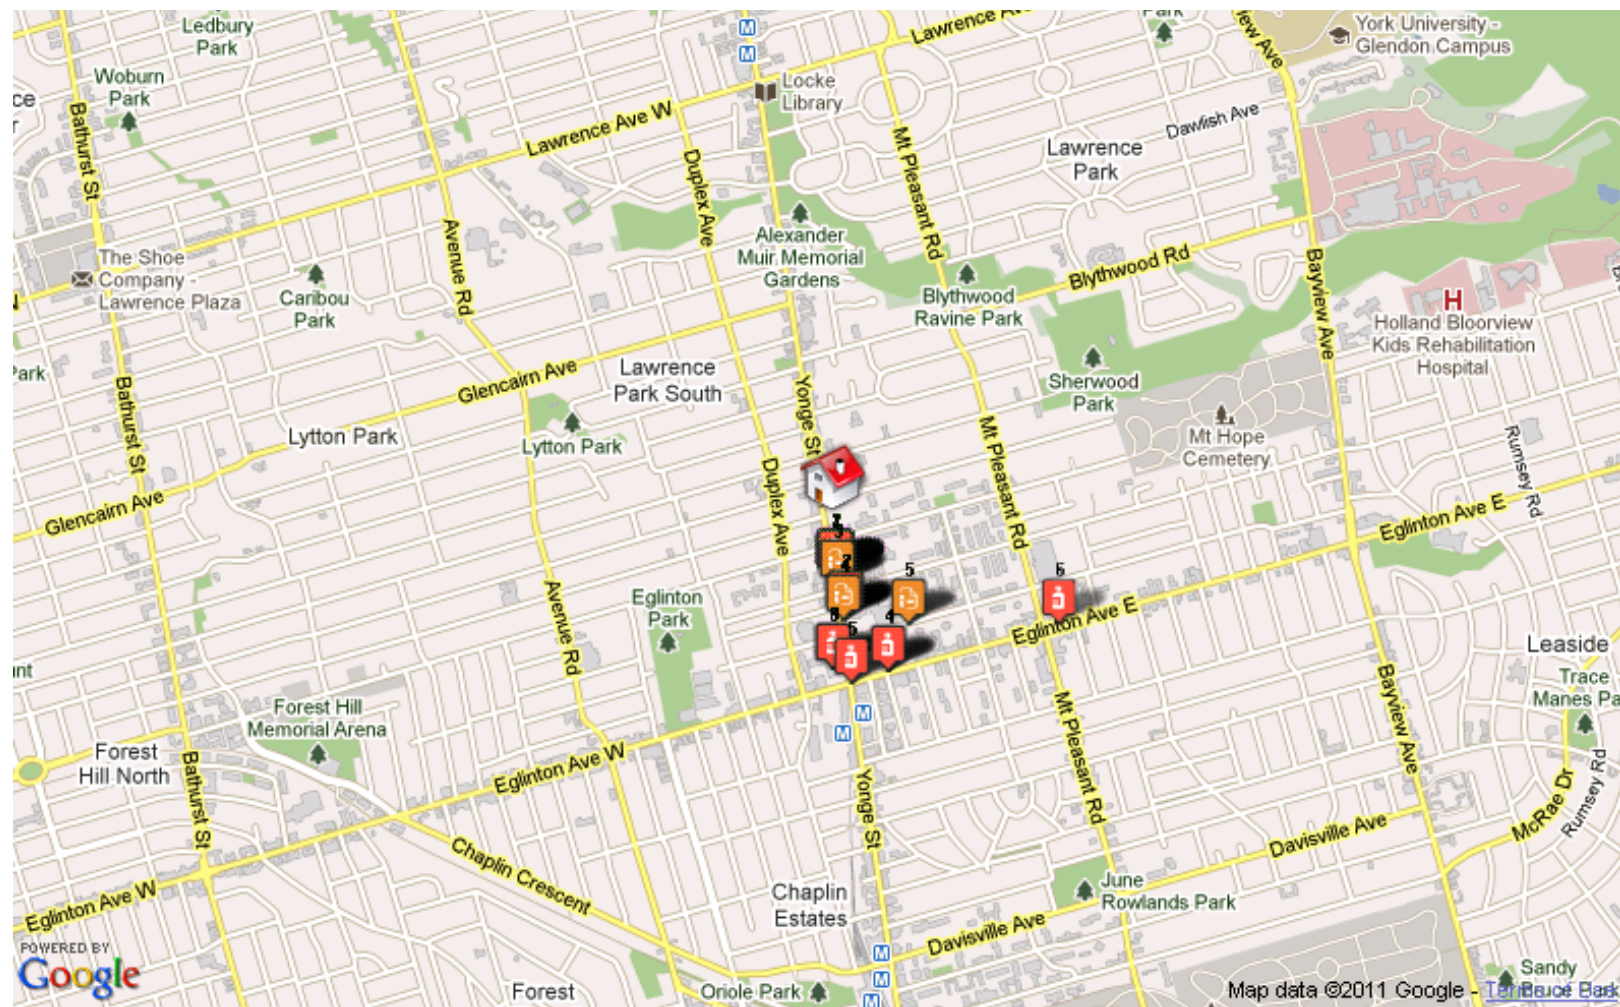

What is in your neighbourhood?

Schools	Medical
Groceries	Banks
Shopping	Tennis
Dry Cleaners	Child Care
Veterinarians	Ice Rinks

And more.....

Grocery Stores

1. Erskine Food Market
10 Erskine Ave, Toronto
Dist.: 0.13 km
2. Metro
2300 Yonge St, Toronto
Dist.: 0.56 km
3. Sherwood Market
1054 Mount Pleasant Rd, Toronto
Dist.: 0.67 km
4. Hasty Market
133 Redpath Ave, Toronto
Dist.: 0.70 km
5. Sobeys
710 Mount Pleasant Rd, Toronto
Dist.: 1.05 km
6. Food Plus Market
2914 Yonge St, Toronto
Dist.: 1.11 km

Hospitals

1. Sunnybrook Health Sciences Centre
2075 Bayview Av On, Toronto
Dist.: 1.94 km
2. Olympus Managed Health Care
1177 Yonge St, Toronto
Dist.: 2.65 km
3. Baycrest
55 Ameer Ave, Toronto
Dist.: 3.72 km
4. Community Crisis Centre-hotel-dieu Grace
Hospital-24 Hour Crisis Line
410 Oakwood Ave, York
Dist.: 4.53 km
5. Medical Services Of Canada
414-1200 Bay St, Toronto
Dist.: 4.77 km
6. Toronto Grace Health Centre
650 Church St, Toronto
Dist.: 4.85 km

What is in your neighbourhood?

Schools	Medical
Groceries	Banks
Shopping	Tennis
Dry Cleaners	Child Care
Veterinarians	Ice Rinks

And more.....

Medical Clinics

1. Fairlawn Medical Centre
2401 Yonge St, Toronto
Dist.: 0.25 km
2. The Acne Clinic Toronto
2401 Yonge St, Toronto
Dist.: 0.25 km
3. The Anne Johnston Health Station
2398 Yonge St, Toronto
Dist.: 0.28 km
4. Newlife Centre
2345 Yonge St, Toronto
Dist.: 0.40 km
5. Roehampton Medical Clinic
89 Roehampton Ave, Toronto
Dist.: 0.50 km
6. Coulter Clinic For Massage Therapy
2300 Yonge St, Toronto
Dist.: 0.56 km